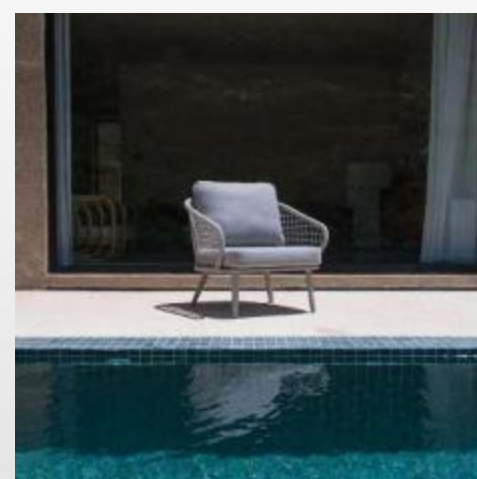

Item	Quantity	Size
3-seat sofa	x1	210*84*78cm
Single sofa	x2	84*84*78cm
Tea table	x1	120*68.3*34cm

Model No.	HL-4S-25012
Material	Alumnum frame
40HQ	/
Package	/