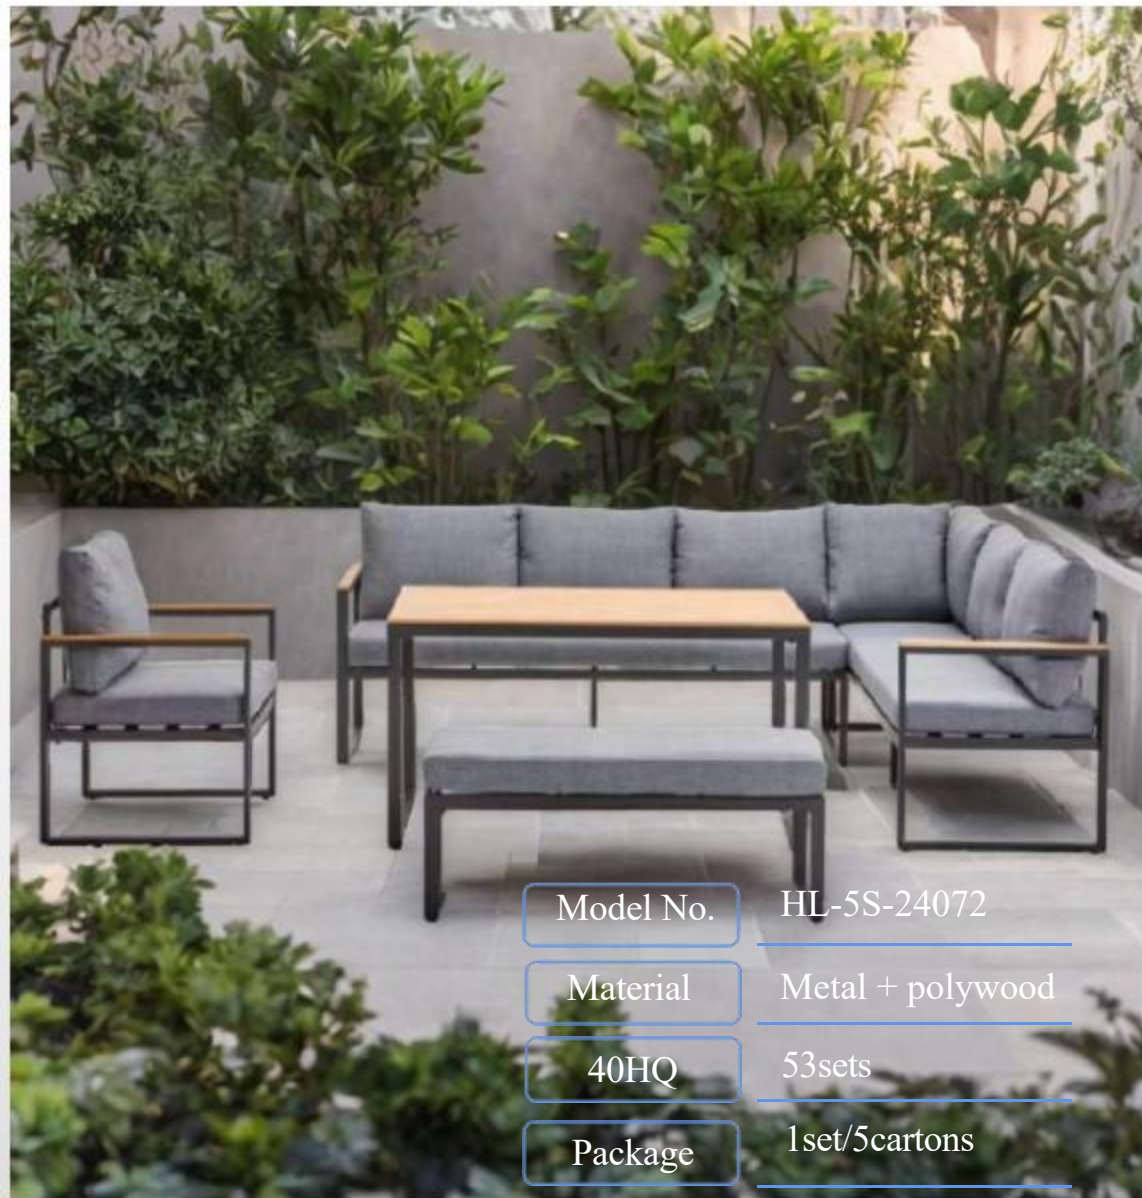

Model No. HL-5S-24072

Material Metal + polywood

40HQ 53sets

Package 1set/5cartons