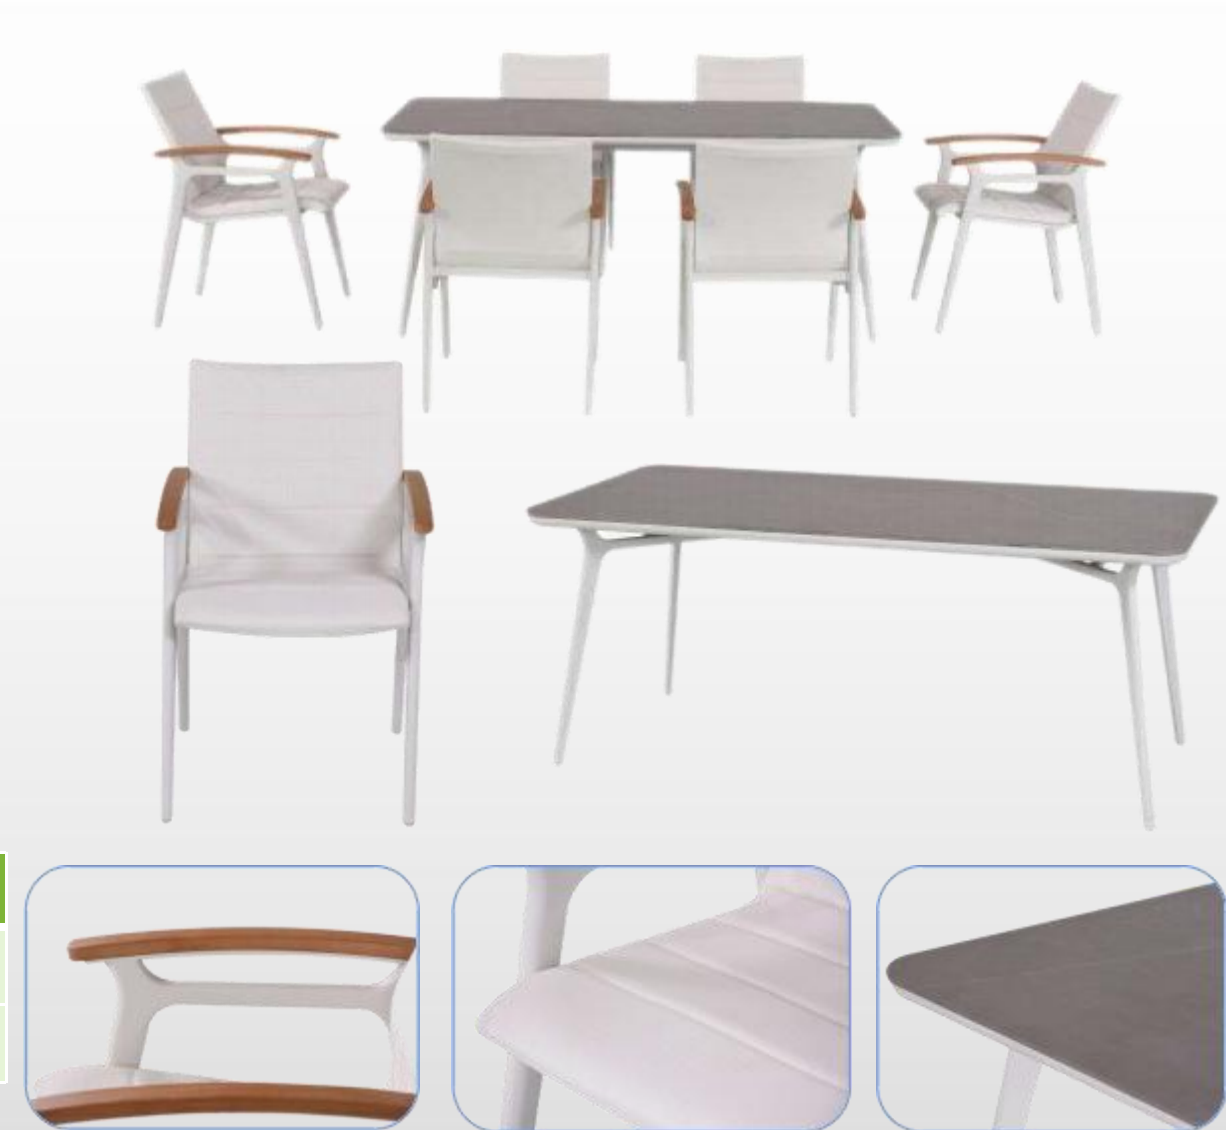

Model No.	HL-7S-24001
Material	Alum. + Sling+oak
40HQ	/
Package	table/carton, chair stackable

Item	Quantity	Size
Armchair	x6	cm
Dining Table	x1	cm