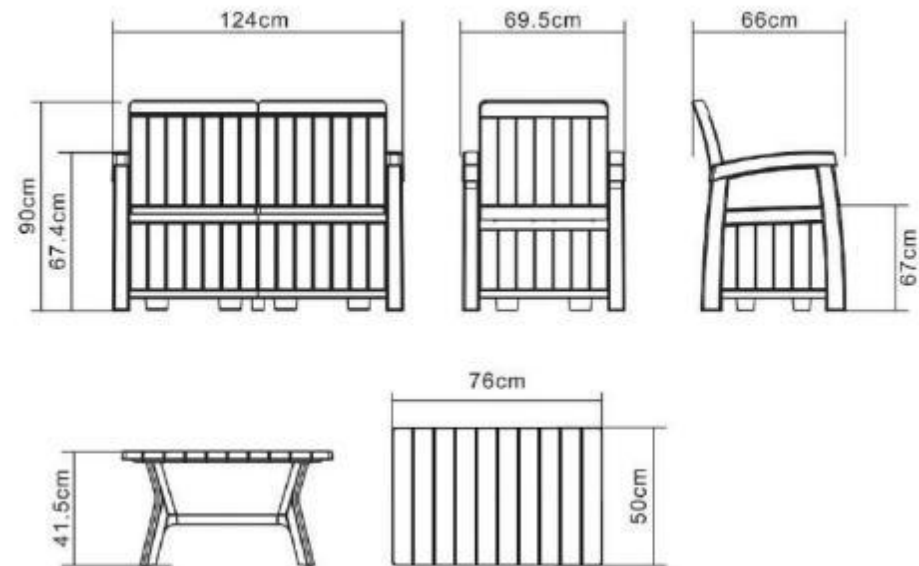

| Item         | Quantity | Size        | Item        | Quantity | Size       |
|--------------|----------|-------------|-------------|----------|------------|
| 3-Seat sofa  | x1       | 180*69*81cm | Rect. Table | x1       | 80*51*39cm |
| 2-Seate sofa | x2       | 127*69*81cm | SQ Table    | x1       | 58*58*39cm |
| Single sofa  | x1       | 74*69*81cm  | Cushion     |          | 52*51*3cm  |