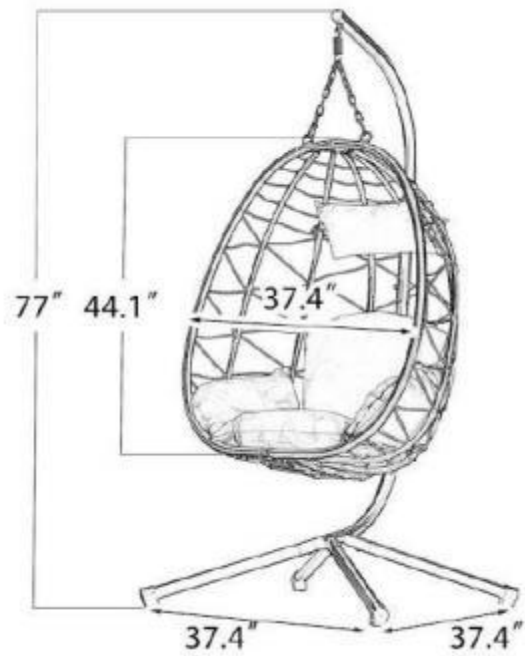

Model No.	HL-CS-24076
Material	PE rattan + steel frame
40HQ	430sets
Package	1set/caroton

Color: