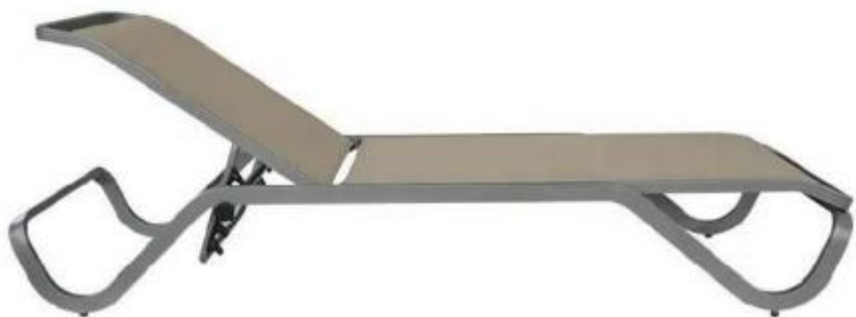

40HQ

1980 pcs

Package

Stackable with pallet

|           |                       |
|-----------|-----------------------|
| Model No. | HL-B-09013            |
| Material  | Alum. + PVC belt      |
| 40HQ      | 490pcs                |
| Package   | Stackable with pallet |