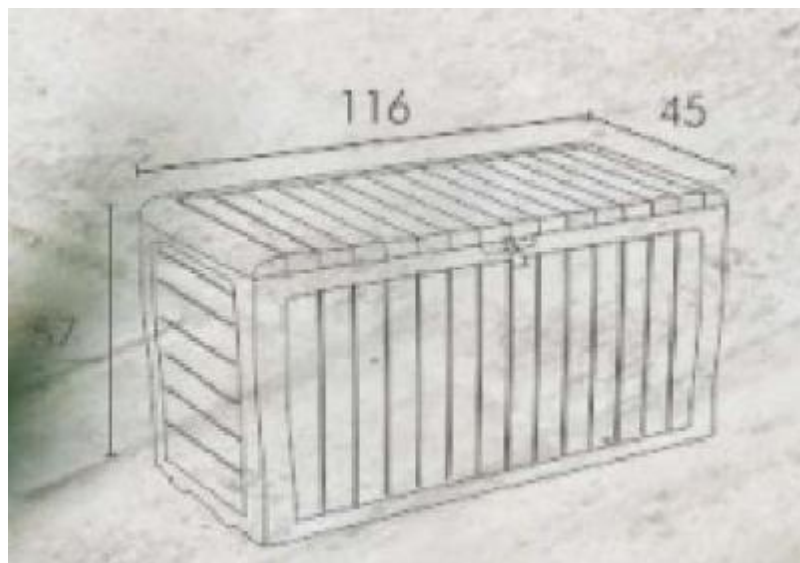

Model No. HL-T-24051

Material PP Plastic

40HQ 812pcs

Package 1pc/carton