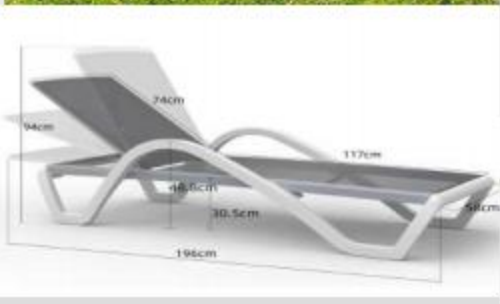

Five Gears Adjustment
Five Adjustable positions to adjust the back position.

The Bottom With Two Wheels
with the two wheels of the legs, the lounge chair is easy to move.

Model No.	HL-B-23159
Material	PP+Sling
40HQ	475pcs
Package	1pc/carton

Model No.	HL-B-23154
Material	PP+Sling
40HQ	420pcs
Package	1pc/carton