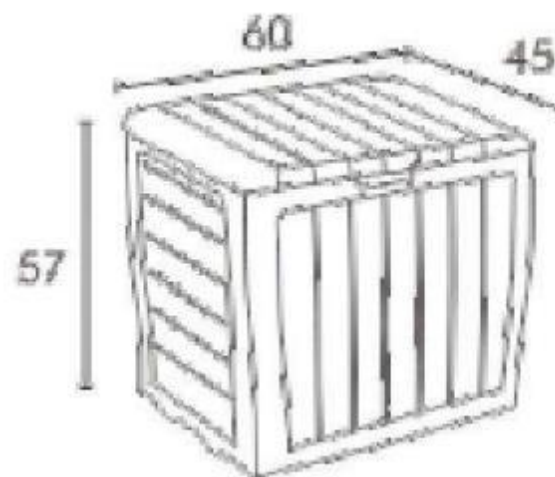

Model No. HL-T-24053

Material PP Plastic

40HQ 1650pcs

Package 1pc/carton