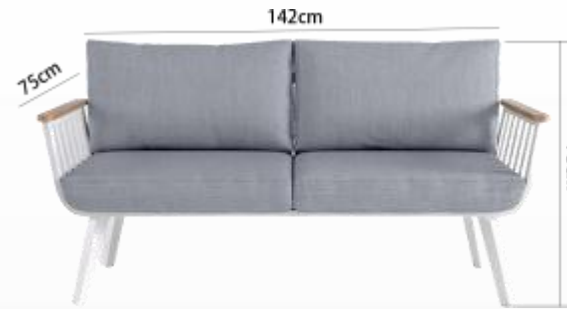

| Item          | Quantity | Size           |
|---------------|----------|----------------|
| 2-Seater sofa | x1       | 112*77*76.5cm  |
| Single Chair  | x2       | 59.5*77*76.5cm |
| Tea table     | x1       | 85*45*38cm     |