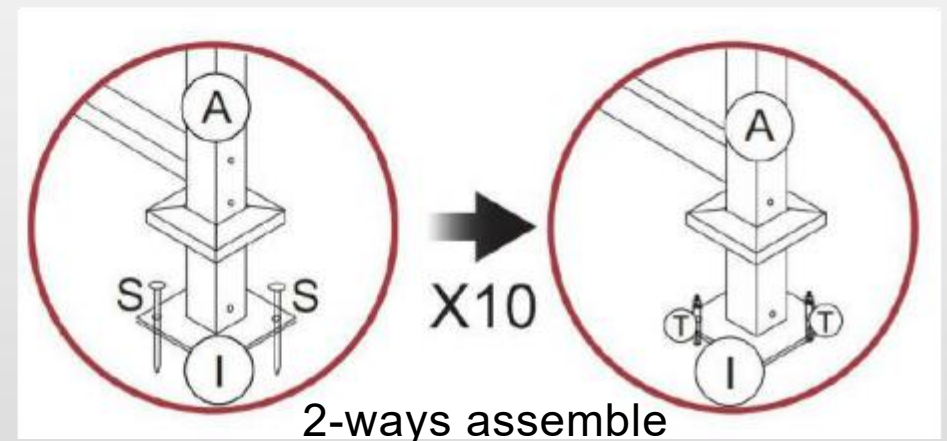

NEW

Model No.
XY-CG-25031

Material

Metal

40HQ

288pcs

Package

1pc/3cartons

2-ways assemble