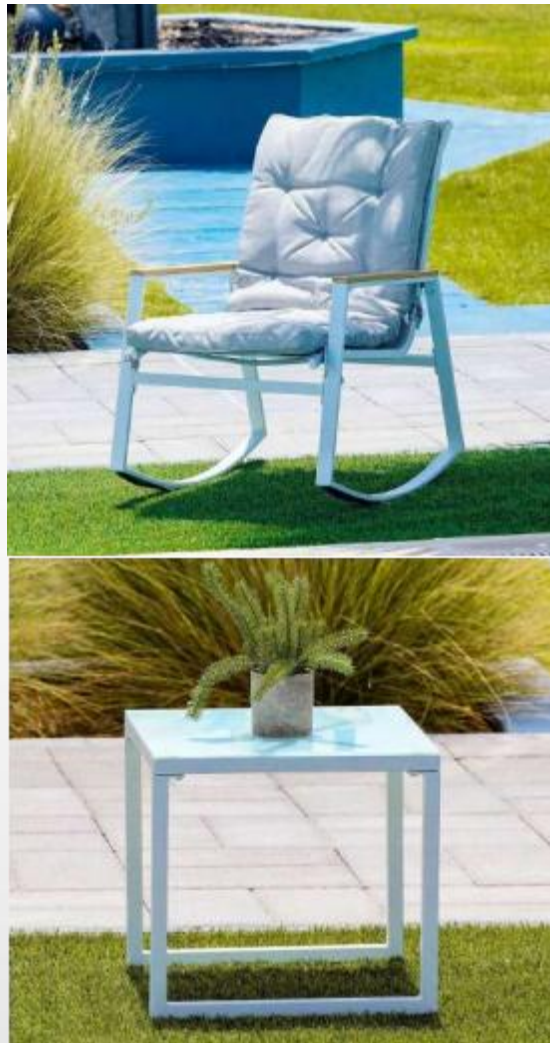

Model No.	HL-3S-25014
Material	steel frame,tempered glass
40HQ	367sets
Package	1set/carton

Item	Quantity	Size
Rocking Chair	x2	W60*D89*H91vm
Tea Table	x1	45*45*43cm