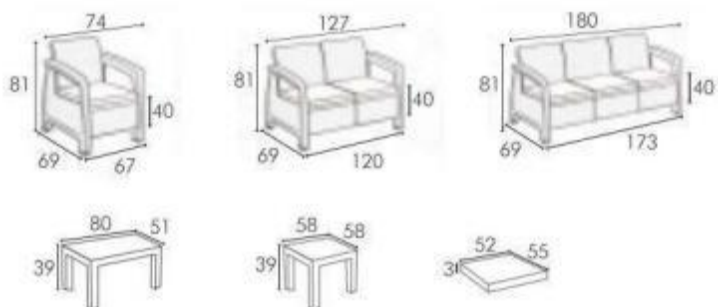

Color:

Model No.	HL-4S-24007
Material	PP Plastic
40HQ	126sets
Package	1set/carton

Item	Quantity	Size	Item	Quantity	Size
3-Seat sofa	x1	180*69*81cm	Rect. Table	x1	80*51*39cm
2-Seate sofa	x2	127*69*81cm	SQ Table	x1	58*58*39cm
Single sofa	x1	74*69*81cm	Cushion		52*51*3cm