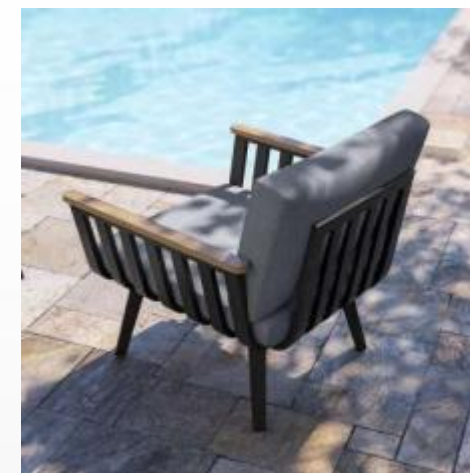

Item	Quantity	Size
3-Seater sofa	x1	194*75*73cm
Single Chair	x2	68*75*73cm
Tea table	x1	120*55*42cm

Model No.	HL-4S-24053-5P
Material	Alu, Poly-wood
40HQ	75sets
Package	1set/carton