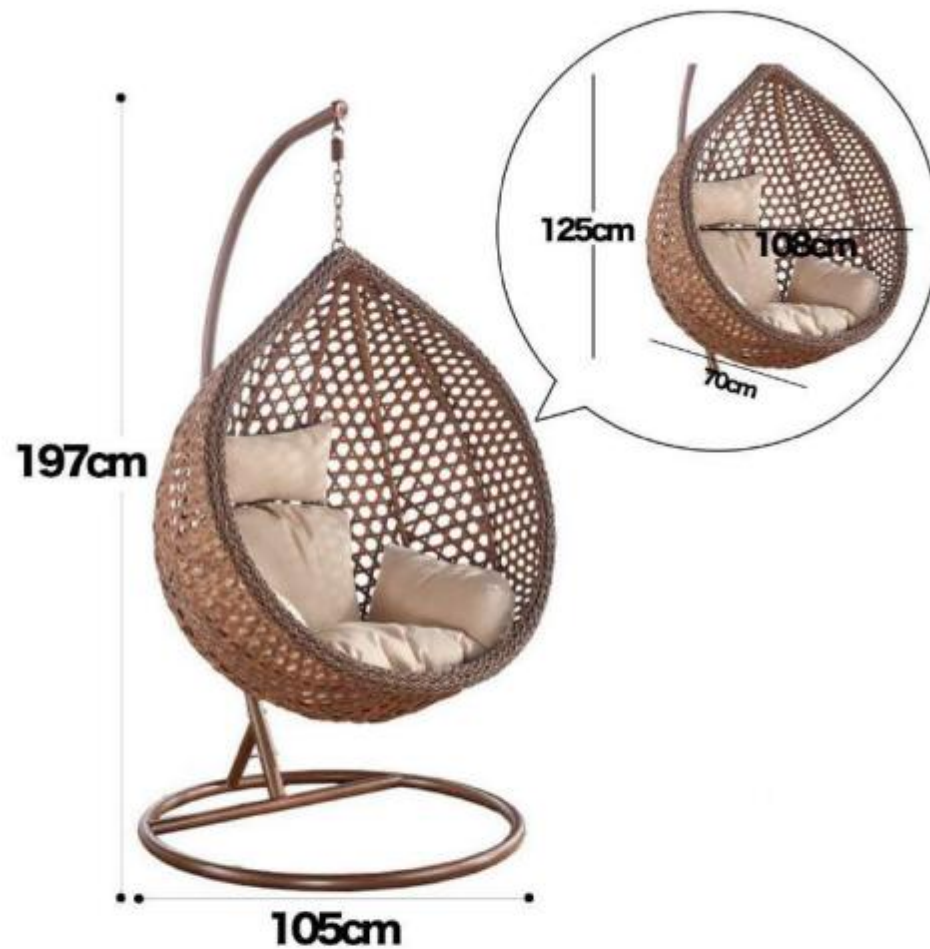

Model No.

HL-CS-24093

Material

PE rattan + steel frame

40HQ

340 PCS

Package

Stack

Color: